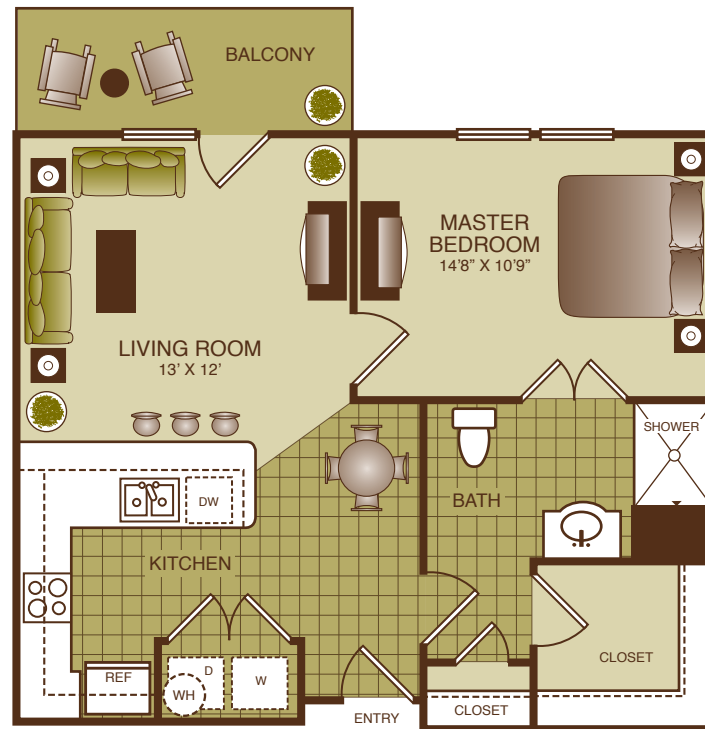

AVALON

AT KESSLER PARK

AN ACTIVE SENIOR LIVING COMMUNITY

A.1 O A K

One Bedroom • One Bath • 654 Square Feet

Square footages and dimensions are approximate